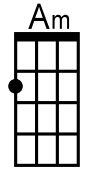

Always Look on the Bright Side of Life---Monty Python

Am D7 G Em
Some things in life are bad they can really make you mad
Am D7 G Em
other things just make you swear and curse
Am D7 G Em
when you're chewing on life's gristle don't grumble - give a whistle
A7 D
and this'll help things turn out for the best

Chorus:

G Em Am D7 G Em Am D7
And always look at the bright side of life
G Em Am D7 G Em Am D7
always look on the light side of life

Am D7 G Em
If life seems jolly rotten there's something you've forgotten
Am D7 G Em
and that's to laugh and smile and dance and sing
Am D7 G Em
when you are feeling in the dumps don't be silly chumps
A7 D
just purse your lips and whistle that's the thing

G Em Am D7 G Em Am D7
So always look on the bright side of death
G Em Am D7 G Em Am D7
just before you draw your terminal breath

Am D7 G Em
Life's a piece of shit when you look at it
Am D7 G Em
life's a laugh and death's a joke - it's true
Am D7 G Em
you see it's all a show keep them laughing as you go
A7 D
just remember that the last laugh is on you