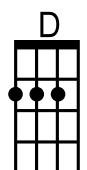

Always Look on the Bright Side of Life---Monty Python

Am D7 G Em
Some things in life are bad they can really make you mad
Am D7 G Em
other things just make you swear and curse
Am D7 G Em
when you're chewing on life's gristle don't grumble - give a whistle
A7 D
and this'll help things turn out for the best

Chorus:

G Em Am D7 G Em Am D7
And always look at the bright side of life
G Em Am D7 G Em Am D7
always look on the light side of life

Am D7 G Em
If life seems jolly rotten there's something you've forgotten
Am D7 G Em
and that's to laugh and smile and dance and sing
Am D7 G Em
when you are feeling in the dumps don't be silly chumps
A7 D
just purse your lips and whistle that's the thing

G Em Am D7 G Em Am D7
So always look on the bright side of death
G Em Am D7 G Em Am D7
just before you draw your terminal breath

Am D7 G Em
Life's a piece of shit when you look at it
Am D7 G Em
life's a laugh and death's a joke - it's true
Am D7 G Em
you see it's all a show keep them laughing as you go
A7 D
just remember that the last laugh is on you