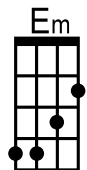

Always Look on the Bright Side of Life---Monty Python

Am D7 G Em
Some things in life are bad they can really make you mad
Am D7 G Em
other things just make you swear and curse
Am D7 G Em
when you're chewing on life's gristle don't grumble - give a whistle
A7 D
and this'll help things turn out for the best

Chorus:

G Em Am D7 G Em Am D7
And always look at the bright side of life
G Em Am D7 G Em Am D7
always look on the light side of life

Am D7 G Em
If life seems jolly rotten there's something you've forgotten
Am D7 G Em
and that's to laugh and smile and dance and sing
Am D7 G Em
when you are feeling in the dumps don't be silly chumps
A7 D
just purse your lips and whistle that's the thing

G Em Am D7 G Em Am D7
So always look on the bright side of death
G Em Am D7 G Em Am D7
just before you draw your terminal breath

Am D7 G Em
Life's a piece of shit when you look at it
Am D7 G Em
life's a laugh and death's a joke - it's true
Am D7 G Em
you see it's all a show keep them laughing as you go
A7 D
just remember that the last laugh is on you