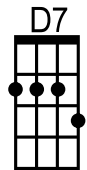

Always Look on the Bright Side of Life---Monty Python

Am D7 G Em
Some things in life are bad they can really make you mad
Am D7 G Em
other things just make you swear and curse
Am D7 G Em
when you're chewing on life's gristle don't grumble - give a whistle
A7 D
and this'll help things turn out for the best

Chorus:

G Em Am D7 G Em Am D7
And always look at the bright side of life
G Em Am D7 G Em Am D7
always look on the light side of life

Am D7 G Em
If life seems jolly rotten there's something you've forgotten
Am D7 G Em
and that's to laugh and smile and dance and sing
Am D7 G Em
when you are feeling in the dumps don't be silly chumps
A7 D
just purse your lips and whistle that's the thing

G Em Am D7 G Em Am D7
So always look on the bright side of death
G Em Am D7 G Em Am D7
just before you draw your terminal breath

Am D7 G Em
Life's a piece of shit when you look at it
Am D7 G Em
life's a laugh and death's a joke - it's true
Am D7 G Em
you see it's all a show keep them laughing as you go
A7 D
just remember that the last laugh is on you