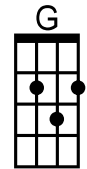

Always Look on the Bright Side of Life---Monty Python

Am D7 G Em
Some things in life are bad they can really make you mad
Am D7 G Em
other things just make you swear and curse
Am D7 G Em
when you're chewing on life's gristle don't grumble - give a whistle
A7 D
and this'll help things turn out for the best

Chorus:

G Em Am D7 G Em Am D7
And always look at the bright side of life
G Em Am D7 G Em Am D7
always look on the light side of life

Am D7 G Em
If life seems jolly rotten there's something you've forgotten
Am D7 G Em
and that's to laugh and smile and dance and sing
Am D7 G Em
when you are feeling in the dumps don't be silly chumps
A7 D
just purse your lips and whistle that's the thing

G Em Am D7 G Em Am D7
So always look on the bright side of death
G Em Am D7 G Em Am D7
just before you draw your terminal breath

Am D7 G Em
Life's a piece of shit when you look at it
Am D7 G Em
life's a laugh and death's a joke - it's true
Am D7 G Em
you see it's all a show keep them laughing as you go
A7 D
just remember that the last laugh is on you