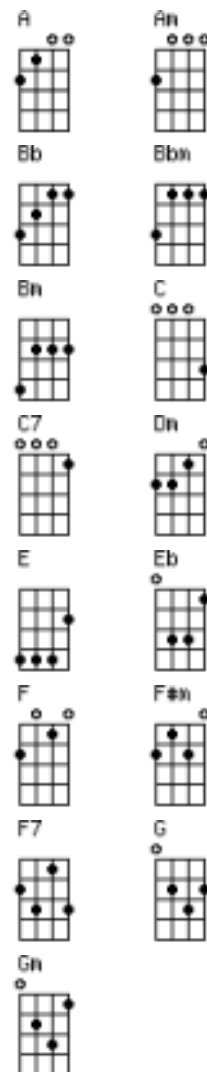

BETWEEN THE DEVIL AND THE DEEP BLUE SEA

George Harrison

F Dm Gm C7

I don't want you

F Dm Gm C7

But I hate to lose you

F F7 Bb Bbm F

You got me in between the devil and the

C7 F C7

deep blue sea

I forgive you

'Cause I can't forget you

You've got me in between the devil and the

deep blue sea

A F#m Bm E

I want to cross you off my list

A F#m Bm E

But when you come knocking at my door

C Am Dm G

Fate seems to give my heart a twist

Eb G C7

And I come running back for more

I should hate you

But I guess I love you

You've got me in between the devil and the

deep blue sea

END

+-----+

| This file is the author's own work and represents their interpretation |
| of the song. You may only use this file for private study, scholarship, |
| or research. |

+-----+

Ultimate-Guitar.Com © 2005