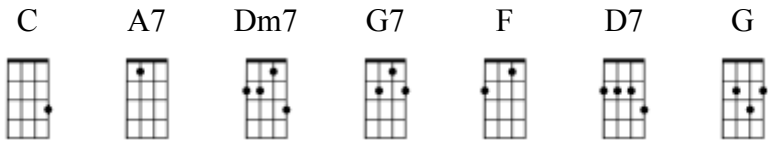

Daydream (the Lovin' Spoonful) - C Tuning – GCEA

C A7 Dm7 G7 (x2)

Verse 1

C A7
What a day for a daydream
Dm7 G7
What a day for a daydreamin' boy
C A7
And I'm lost in a daydream
Dm7 G7
Dreamin' 'bout my bundle of joy

Verse 4

What a day for a daydream
Custom made for a daydreaming boy
And I'm lost in a daydream
Dreaming 'bout my bundle of joy

{Whistle on chorus}

Chorus 1

F D7 C A7
And even if time ain't really on my side
F D7 C A7
It's one of those days for taking a walk outside
F D7 C A7
I'm blowing the day to take a walk in the sun
G G7
And fall on my face on somebody's new-mown lawn