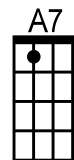

Intro: D Bm G A7 D

D Bm
 When the night has come and the land is dark
 G A7 D
 And the moon is the only light we'll see
 D Bm
 No I won't be afraid no I won't be afraid
 G A7 D
 Just as long as you stand, stand by me