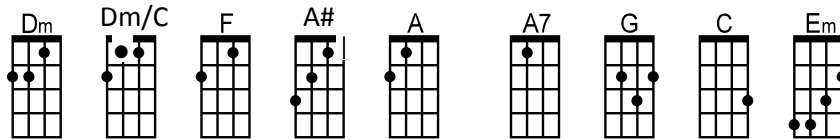

Summer in the City

Lovin' Spoonful

Intro: A# Dm

Verse 1:

Dm Dm/C
Hot town, summer in the city;
F A# A
back of my neck getting dirty and gritty
Dm Dm/C
Been down, isn't it a pity;
F A# A
doesn't seem to be a shadow in the city
A A7
All around, people looking half dead
Dm D
Walking on the sidewalk, hotter than a match head

Chorus:

G C
But at night it's a different world
G C
Go out and find a girl
G C
Come-on come-on and dance all night
G C
Despite the heat it'll be alright

Em A
And babe, don't you know it's a pity
Em A
That the days can't be like the nights
Em A
In the summer, in the city
Em A
In the summer, in the city

Verse 2:

Dm Dm/C
Cool town, evening in the city;
F A# A
Dressing so fine and looking so pretty
Dm Dm/C
Cool cat, looking for a kitty;
F A# A
Gonna look in every corner of the city
A A7
Till I'm wheezing like a bus stop
Dm D
Running up the stairs, gonna meet you on the rooftop