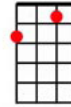

Bird Dog

Everly Brothers

Gmaj

Cmaj

Fmaj

Dmaj

Intro: G-G-C-F-DDDD

Verse 1:

G

Johnny, he's a joker (he's a bird)

A very funny joker (he's a bird)

C

But when he jokes my honey (he's a dog)

G

His jokin' ain't so funny (what a dog)

D

C

Johnny is a joker that's a-tryin' to steal my baby (He's a bird dog) G-G-C-F-DDDD

Verse 2:

Johnny sings a love song (like a bird)

He sings the sweetest love song (you ever heard)

But when he sings to my gal (what a howl)

To me he's just a wolf dog (on the prowl)

Johnny wants to fly away and puppy-love my baby

(He's a bird dog)

Bridge:

C

Hey, Bird Dog, get away from my quail

G

Hey, Bird Dog, you're on the wrong trail