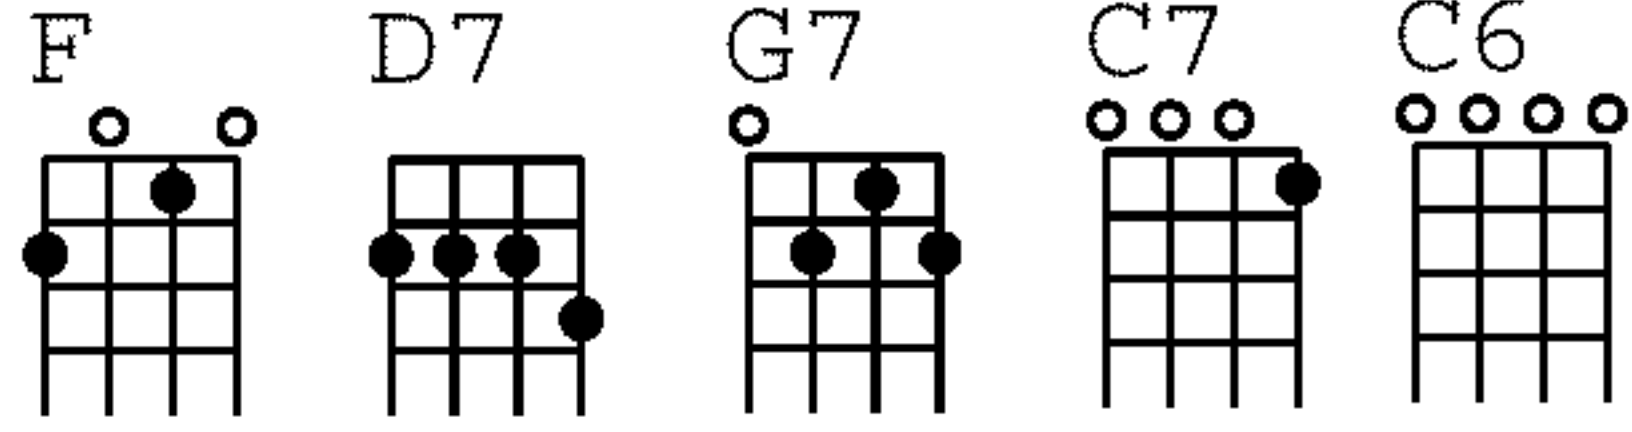

Hello! Ma Baby

Howard and Emerson

C Tuning

Ukulele

4/4

F D7 G7

Hel-lo Ma Ba-by! Hel-lo ma hon-ey. Hel-lo ma rag-time gal.

4 C6 C7 F G7 C7

Send me a kiss by wire. Ba-by my hearts on fire!

8 F D7 G7

If you re-fuse me hon-ey you'll lose me. Then you'll be left a-lone. Oh Ba-by

12 C7 F

tel-e-phone and tell me I'm your own.