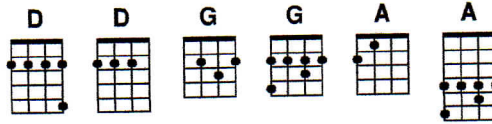

I'll Fly Away by A. E. Brumley

Key of D

As recorded by Alison Krauss and Gillian Welch from the soundtrack "O Brother Where Art Thou"

Verse 1

| D | D | G | D |
 Some bright morning, when this life is o'er, I'll... fly away,
 | D | D | D// A// | D |
 To a home on God's celestial shore, I'll... fly away.

Chorus

| D | D | G | D |
 I'll.. fly away oh glory, I'll... fly away. (in the mornin')
 | D | D | D// A// | D |
 When I die, Halle - lujah by and by, I'll... fly away.

Verse 2

| D | D | G | D |
 When the shadows, of this life have gone, I'll... fly away,
 | D | D | D// A// | D |
 Like a bird, from these prison walls I'll fly I'll... fly away.

*Chorus**Verse 3*

| D | D | G | D |
 Oh how glad and happy when we meet, I'll... fly away,
 | D | D | D// A// | D |
 No more cold i - ron shackles on my feet I'll... fly away.

*Chorus**Verse 4*

| D | D | G | D |
 Just a few more weary days and then, I'll... fly away,
 | D | D | D// A// | D |
 To a land, where joys will never end I'll... fly away.