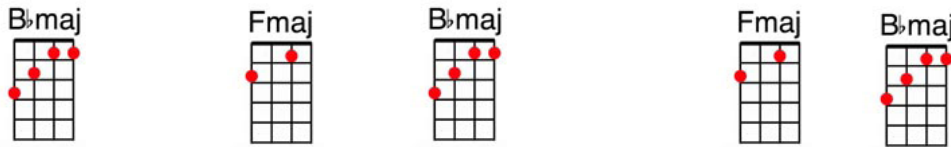

Whispering

Honey I have something to tell you and it's worthwhile listening to,

Put your little head on my shoulder so that I whisper to you...

Chorus:

B major, A7, B major, G7#5, G7
 Whispering while you cuddle near me, whispering so no one hear me,

C major, F7, B major, Bdim, Cm7, F7
 Each little whisper seems to cheer me, I now it's true there's no one, dear, but you.

B major, A7, B major, G7#5, G7
 Whispering why you'll never leave me, whispering why you'll never grieve me,

C major, F7, Cm7, E major6, B major
 Whisper and say that you believe me, whispering that I love you.

When the twilight shadows are falling and the weary world is at rest,

That's when I will whisper, "I know dear", loving time is always the best