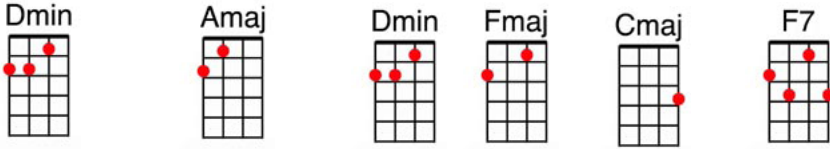

Whispering

Honey I have something to tell you and it's worthwhile listening to,

Put your little head on my shoulder so that I whisper to you...

Chorus:

B major, A7, B major, G7#5, G7
 Whispering while you cuddle near me, whispering so no one hear me,

C major, F7, B major, Bdim, Cm7, F7
 Each little whisper seems to cheer me, I now it's true there's no one, dear, but you.

B major, A7, B major, G7#5, G7
 Whispering why you'll never leave me, whispering why you'll never grieve me,

C major, F7, Cm7, E major6, B major
 Whisper and say that you believe me, whispering that I love you.

When the twilight shadows are falling and the weary world is at rest,

That's when I will whisper, "I know dear", loving time is always the best