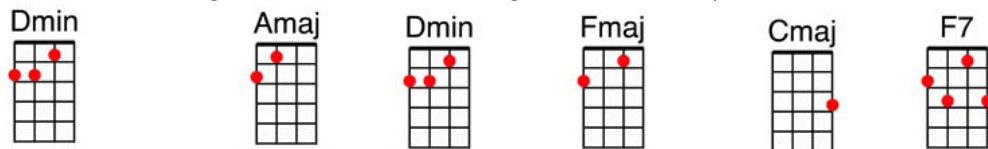

Whispering

Honey I have something to tell you and it's worthwhile listening to,

Put your little head on my shoulder so that I whisper to you...

Chorus:

B major, A7, B major, G7#5, G7
 Whispering while you cuddle near me, whispering so no one hear me,

C major, F7, B major, Bdim, Cm7, F7
 Each little whisper seems to cheer me, I now it's true there's no one, dear, but you.

B major, A7, B major, G7#5, G7
 Whispering why you'll never leave me, whispering why you'll never grieve me,

C major, F7, Cm7, E major6, B major
 Whisper and say that you believe me, whispering that I love you.

When the twilight shadows are falling and the weary world is at rest,

That's when I will whisper, "I know dear", loving time is always the best