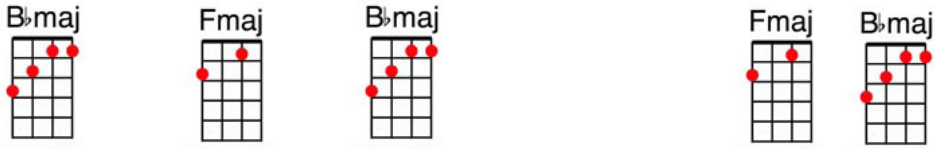

Whispering

Honey I have something to tell you and it's worthwhile listening to,

Put your little head on my shoulder so that I whisper to you...

Chorus:

B major, A7, B major, G7#5, G7
 Whispering while you cuddle near me, whispering so no one hear me,

C major, F7, B major, Bdim, Cm7, F7
 Each little whisper seems to cheer me, I now it's true there's no one, dear, but you.

B major, A7, B major, G7#5, G7
 Whispering why you'll never leave me, whispering why you'll never grieve me,

C major, F7, Cm7, E major6, B major
 Whisper and say that you believe me, whispering that I love you.

When the twilight shadows are falling and the weary world is at rest,

That's when I will whisper, "I know dear", loving time is always the best