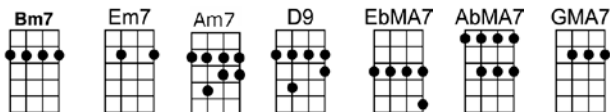

MOON RIVER

3/4 123 123

Intro:

Moon River, wider than a mile, I'm crossing you in style some day

Old dream maker, you heart breaker, wher-e-ver you're go - in' I'm go - in' your way

Two drifters, off to see the world. There's such a lot of world to see.

We're af - ter the same rainbow's end, waitin' 'round the bend,

My Huckleberry friend, Moon River, and me.

MOON RIVER

3/4 123 123

Intro: Bm7 Em7 Am7 D9

GMA7 Em C7b5 GMA7 C7b5 GMA7 F#m7b5 B7
Moon River, wider than a mile, I'm crossing you in style some day

Em G7 CMA7 F7b5 Em Em7 C#m7b5 F#7b9 Bm7 E7 Am7 D9
Old dream maker, you heart breaker, wher-e-ver you're go - in' I'm go - in' your way

GMA7 Em C7b5 GMA7 C7b5 GMA7 F#m7b5 B7
Two drifters, off to see the world. There's such a lot of world to see.

Em Em7 C#m7b5 C13 GMA7 CMA7 GMA7 CMA7
We're af - ter the same rainbow's end, waitin' 'round the bend,

Bm7 Em7 Am7 D9 EbMA7 AbMA7 GMA7
My Huckleberry friend, Moon River, and me.