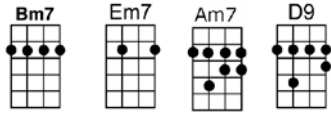

MOON RIVER

3/4 123 123

Intro:

Moon River, wider than a mile, I'm crossing you in style some day

Old dream maker, you heart breaker, wher-e-ver you're go - in' I'm go - in' your way

Two drifters, off to see the world. There's such a lot of world to see.

We're af - ter the same rainbow's end, waitin' 'round the bend,

My Huckleberry friend, Moon River, and me.

MOON RIVER

3/4 123 123

Intro: Bm7 Em7 Am7 D9

GMA7 Em C7b5 GMA7 C7b5 GMA7 F#m7b5 B7
Moon River, wider than a mile, I'm crossing you in style some day

Em G7 CMA7 F7b5 Em Em7 C#m7b5 F#7b9 Bm7 E7 Am7 D9
Old dream maker, you heart breaker, wher-e-ver you're go - in' I'm go - in' your way

GMA7 Em C7b5 GMA7 C7b5 GMA7 F#m7b5 B7
Two drifters, off to see the world. There's such a lot of world to see.

Em Em7 C#m7b5 C13 GMA7 CMA7 GMA7 CMA7
We're af - ter the same rainbow's end, waitin' 'round the bend,

Bm7 Em7 Am7 D9 EbMA7 AbMA7 GMA7
My Huckleberry friend, Moon River, and me.