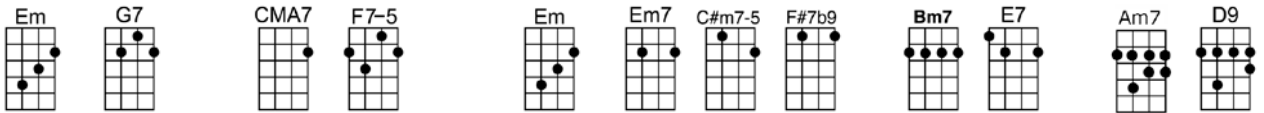

MOON RIVER

3/4 123 123

Intro:

Moon River, wider than a mile, I'm crossing you in style some day

Old dream maker, you heart breaker, wher-e-ver you're go - in' I'm go - in' your way

Two drifters, off to see the world. There's such a lot of world to see.

We're af - ter the same rainbow's end, waitin' 'round the bend,

My Huckleberry friend, Moon River, and me.

MOON RIVER

3/4 123 123

Intro: Bm7 Em7 Am7 D9

GMA7 Em C7b5 GMA7 C7b5 GMA7 F#m7b5 B7
Moon River, wider than a mile, I'm crossing you in style some day

Em G7 CMA7 F7b5 Em Em7 C#m7b5 F#7b9 Bm7 E7 Am7 D9
Old dream maker, you heart breaker, wher-e-ver you're go - in' I'm go - in' your way

GMA7 Em C7b5 GMA7 C7b5 GMA7 F#m7b5 B7
Two drifters, off to see the world. There's such a lot of world to see.