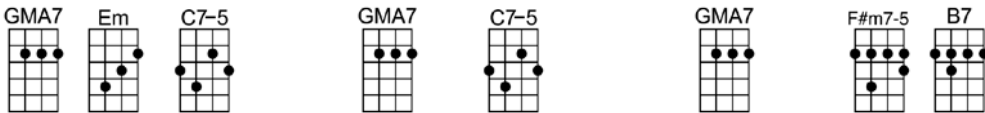

MOON RIVER

3/4 123 123

Intro:

Moon River, wider than a mile, I'm crossing you in style some day

Old dream maker, you heart breaker, wher-e-ver you're go - in' I'm go - in' your way

Two drifters, off to see the world. There's such a lot of world to see.

We're af - ter the same rainbow's end, waitin' 'round the bend,

My Huckleberry friend, Moon River, and me.

MOON RIVER

3/4 123 123

Intro: Bm7 Em7 Am7 D9

GMA7 Em C7b5 GMA7 C7b5 GMA7 F#m7b5 B7
Moon River, wider than a mile, I'm crossing you in style some day

Em G7 CMA7 F7b5 Em Em7 C#m7b5 F#7b9 Bm7 E7 Am7 D9
Old dream maker, you heart breaker, wher-e-ver you're go - in' I'm go - in' your way

GMA7 Em C7b5 GMA7 C7b5 GMA7 F#m7b5 B7
Two drifters, off to see the world. There's such a lot of world to see.

Em Em7 C#m7b5 C13 GMA7 CMA7 GMA7 CMA7
We're af - ter the same rainbow's end, waitin' 'round the bend,

Bm7 Em7 Am7 D9 EbMA7 AbMA7 GMA7
My Huckleberry friend, Moon River, and me.