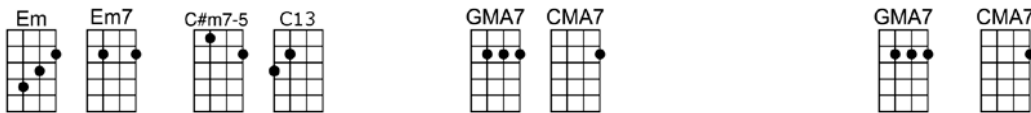

MOON RIVER

3/4 123 123

Intro:

Moon River, wider than a mile, I'm crossing you in style some day

Old dream maker, you heart breaker, wher-e-ver you're go - in' I'm go - in' your way

Two drifters, off to see the world. There's such a lot of world to see.

We're af - ter the same rainbow's end, waitin' 'round the bend,

My Huckleberry friend, Moon River, and me.

MOON RIVER

3/4 123 123

Intro: Bm7 Em7 Am7 D9

GMA7 Em C7b5 GMA7 C7b5 GMA7 F#m7b5 B7
Moon River, wider than a mile, I'm crossing you in style some day

Em G7 CMA7 F7b5 Em Em7 C#m7b5 F#7b9 Bm7 E7 Am7 D9
Old dream maker, you heart breaker, wher-e-ver you're go - in' I'm go - in' your way

GMA7 Em C7b5 GMA7 C7b5 GMA7 F#m7b5 B7
Two drifters, off to see the world. There's such a lot of world to see.